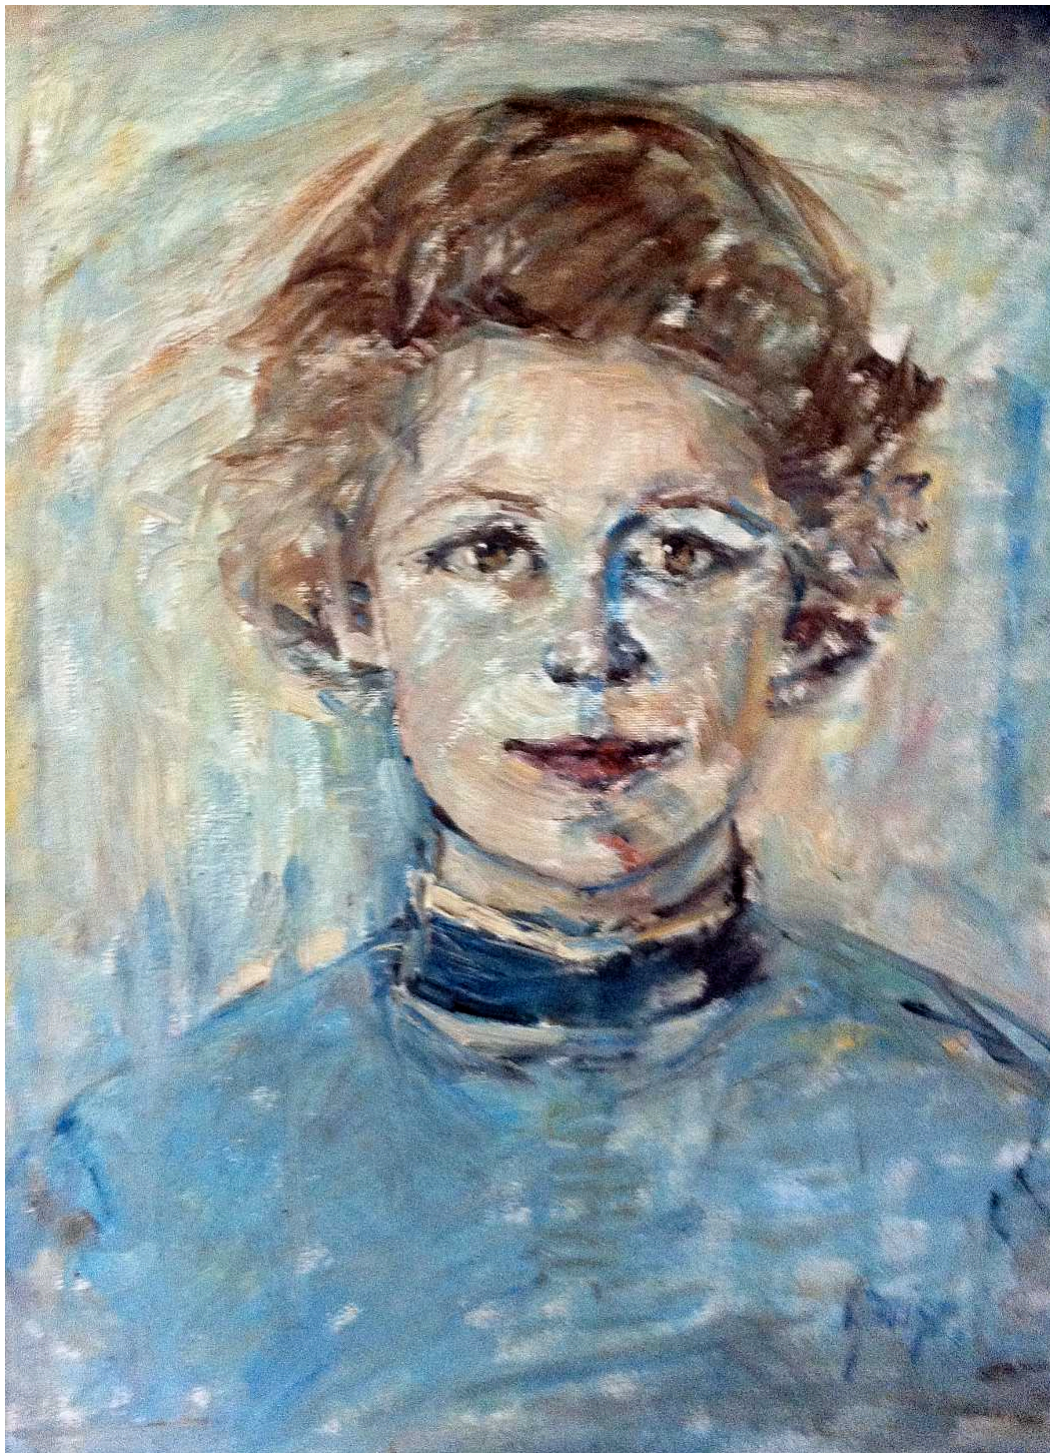

Nancy's portrait by Louise Cornwell

Nancy Clarke's Painting. This is a photo of a framed photo at Ballan in Nov 2010, so the quality isn't very good. The painter was Louise Cornwell or similar who painted all of us about 1968. I think she emigrated to South Africa.

1960_0600.jpg