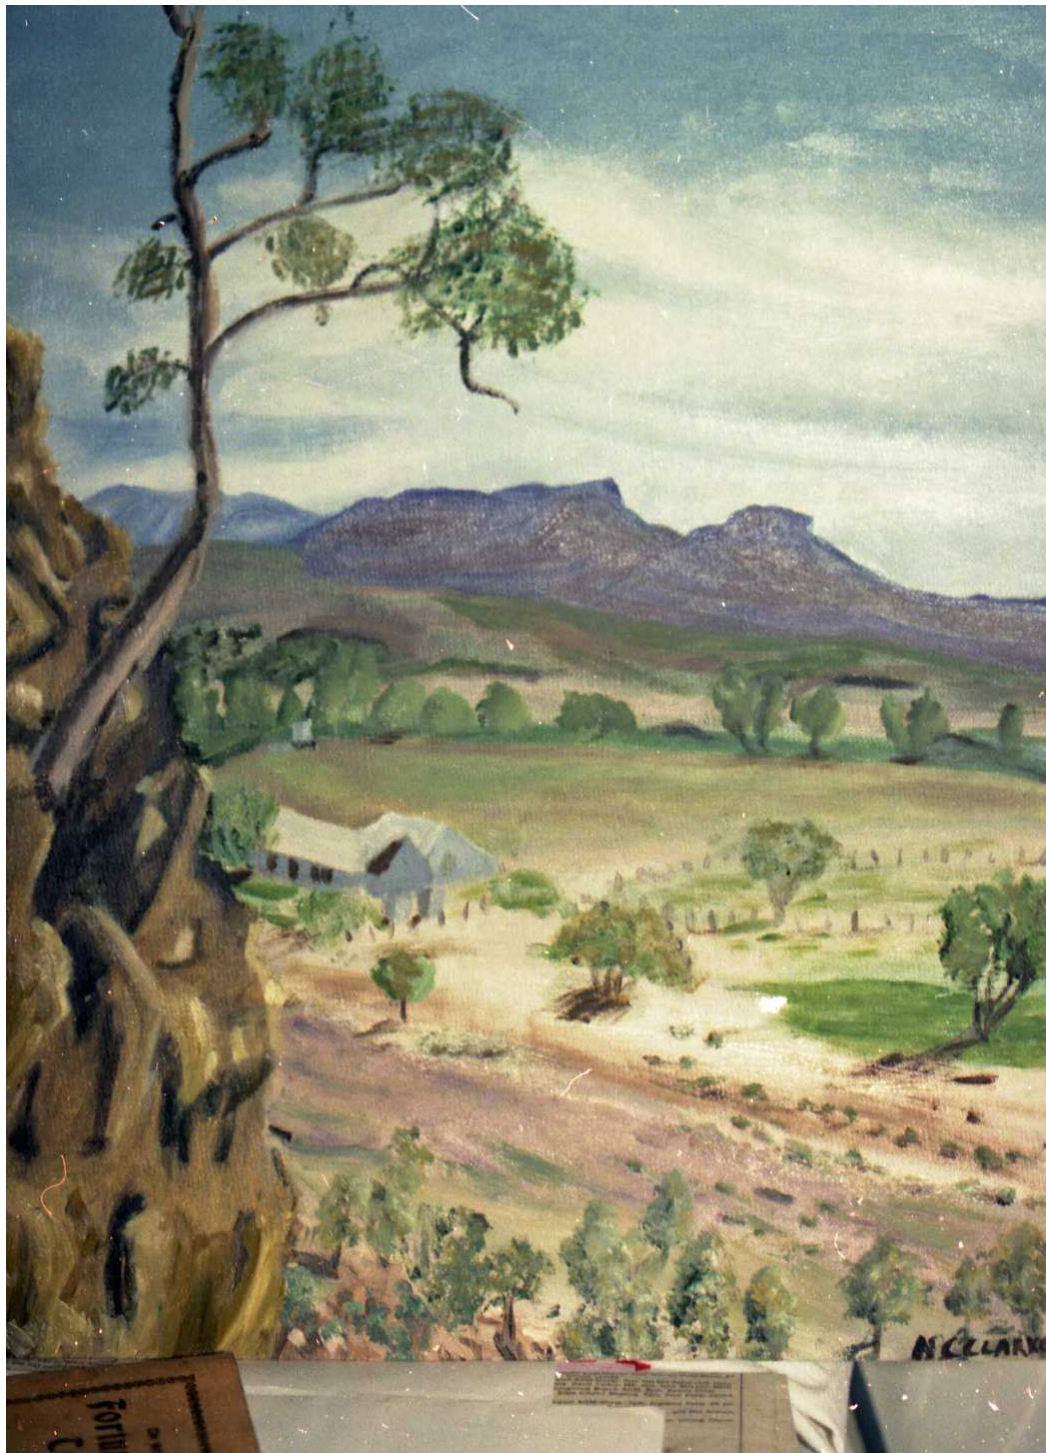

Nancy's Art

Nancy's painting

1980_3405.jpg